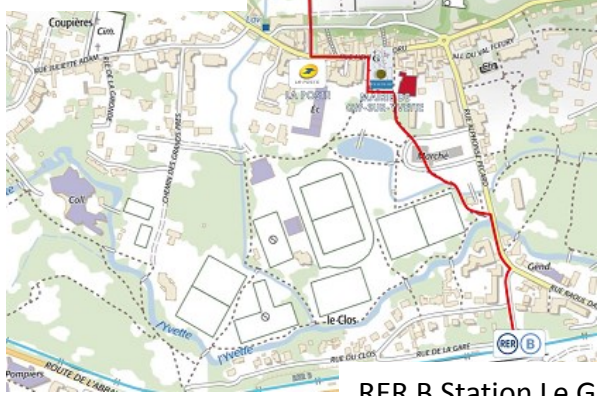

Salle de la Terrasse

RER B Station Le Guichet

Located at the entrance of CNRS Gif-s-Yvette
Avenue de la Terrasse, 91190 Gis Sur Yvette